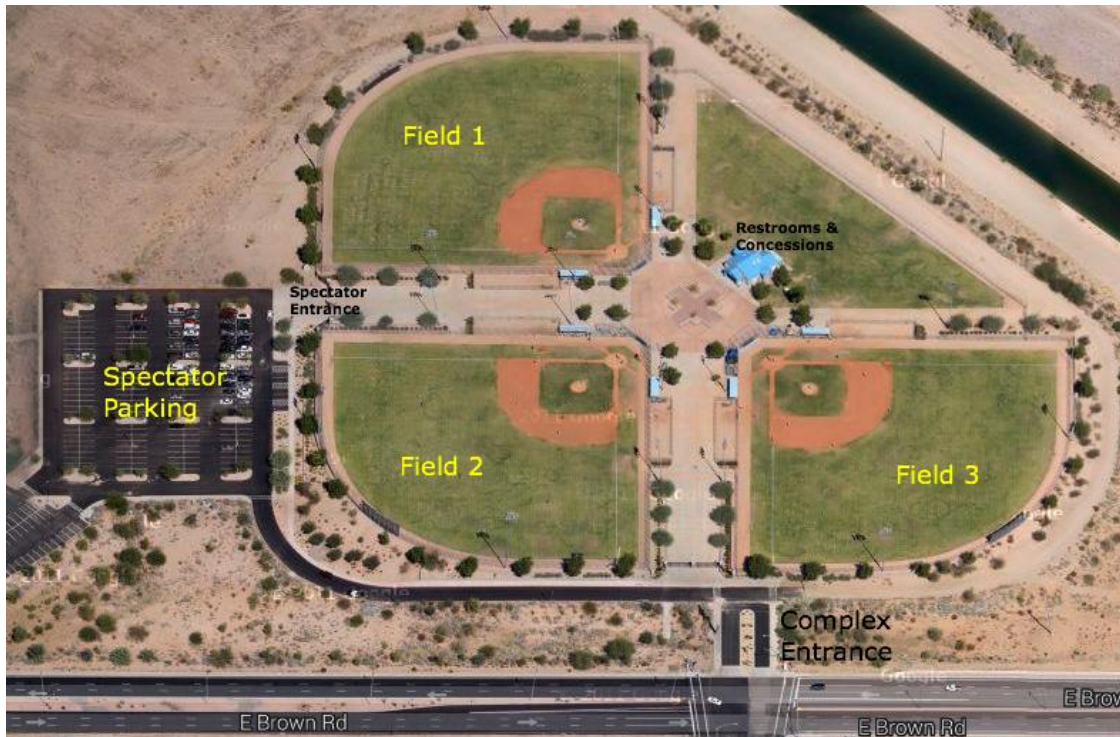

All directions are from the Hilton Phoenix/Mesa

Training Site #1 (Approx 12 Miles)

Gene Autry Sports Complex

4125 East McKellips Road | Mesa, AZ 85215

1. Head west on W Holmes Ave (0.2 miles)
2. Turn left onto S Alma School Rd (0.2 miles)
3. Turn left to merge onto US-60 E (6.5 miles)
4. Take exit 185 for Greenfield Rd (0.5 miles)
5. Slight left onto S. Greenfield Road (4.7 miles)
6. Turn left onto E. McKellips Road (0.1 miles)

Training Site #2 (Approx 17 Miles)
Red Mountain Sports Complex
8008 East Brown Road | Mesa, AZ 85207

1. Head west on W Holmes Ave (0.2 mi)
2. Turn left onto S Alma School Rd (0.2 mi)
3. Turn left to merge onto US-60 E (11.5 mi)
4. Take exit 190A toward Arizona Loop 202 N (1.2 mi)
5. Merge onto AZ-202 N (2.9 mi)
6. Take exit 26 for Brown Rd (0.5 mi)
7. At the traffic circle, take the 3rd exit onto E Brown Rd (0.2 mi)
8. At the traffic circle, continue straight to stay on E Brown Rd